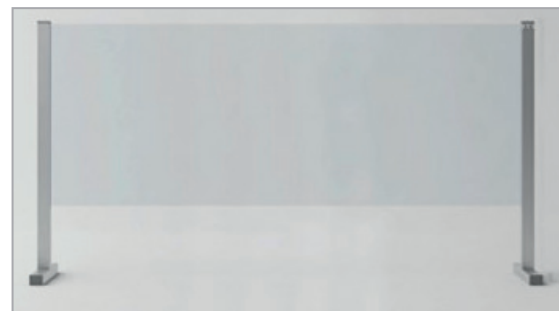

Misure (cm)

100x75

100x90

120x75

120x85

150x75

150x90

Tel. +39 055 8490200
info@vetreriagori.it
www.vetreriagori.it